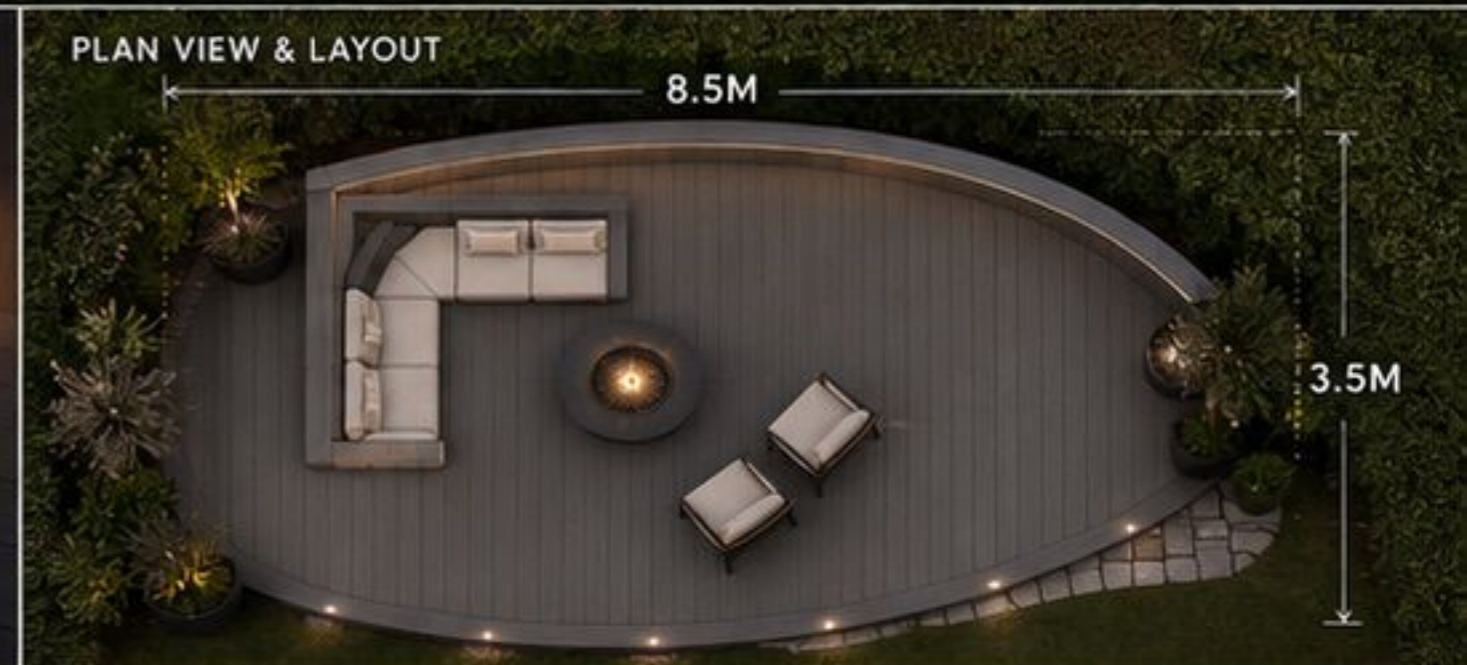

PLAN VIEW & LAYOUT

8.5M

3.5M

PREMIUM PRODUCTS
BUILT TO PERFORM

BESPOKE DESIGN
TAILORED TO YOU

COASTAL DURABILITY
MADE TO WITHSTAND

EXPERT INSTALLATION
QUALITY ASSURED

Designed for lifestyle. Built to last.