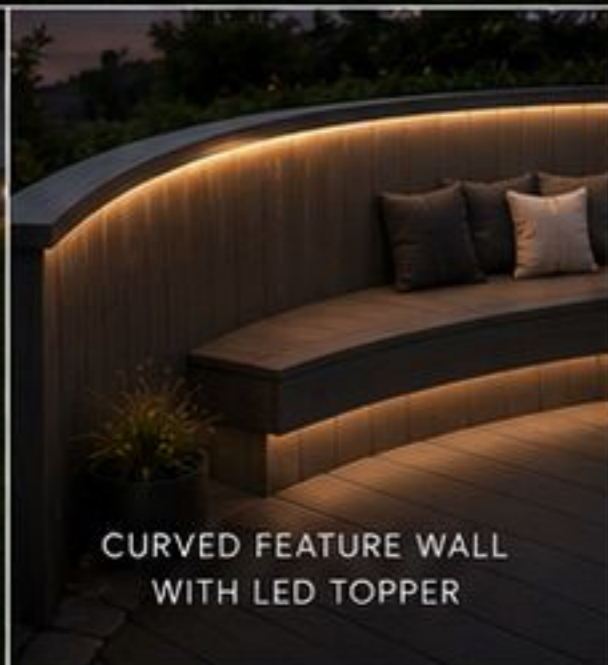

CURVED FEATURE WALL
WITH LED TOPPER